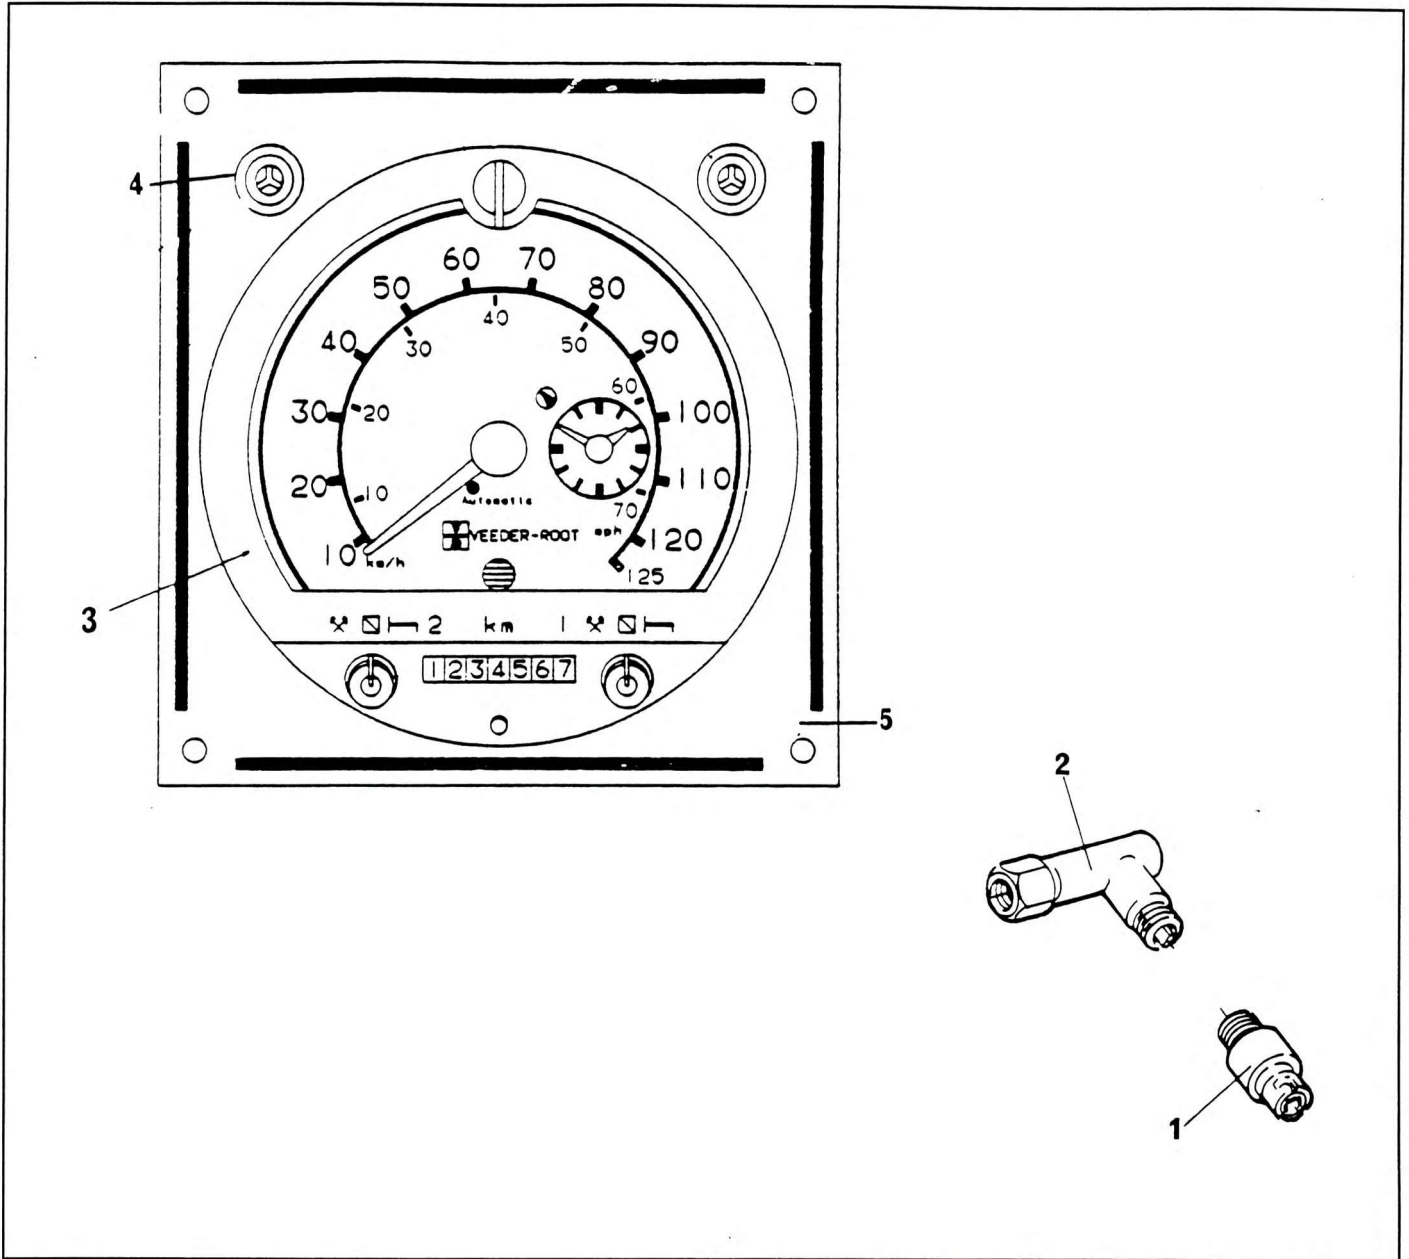

# TACHOGRAPH ASSEMBLY

NO.	PART NO	QTY.	DESCRIPTION	NO.	PART NO	QTY.	DESCRIPTION
1%	7-494-990018	1	Generator - 8 Pulses/Rev				
2%	8789806	1	Drive Speedo Angled				
3	7-486-990283	1	Electric Tachograph				
4	7-025-990012	1	Buzzer 12v/24v				
5	7-679-990215	1	Dash Panel Plate - Tachograph				
-	6-512-990425	1	Harness Assy (Not Shown For Clarity)				

% Note: Items 1 + 2 are fitted to the Gearbox